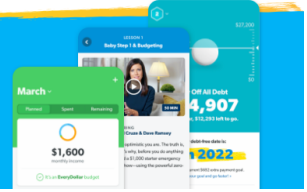

RAMSEY+

**Now Free
for Members**

FREE RAMSEY+: The CEF of the CID is giving every member a free year subscription of Ramsey+. Go to our church website to access your free subscription: bethlehemaltamont.org.

✂✂✂✂ **District & Synod News, Regional Items & Acknowledgments** ✂✂✂✂

LWML -- On Your Mark! Get Set! Open Your Bibles!

Many Christians have considered challenging themselves to read through the Bible in one year. Lutheran Women's Missionary League (LWML) is offering you that very opportunity! The Gospel Outreach Committee has created a monthly reading plan to guide you. Check out the [January Bible Reading Calendar](#). (available in the church narthex or online on the LWML website)

Open your Bible and "GO"! The Gospel Outreach Committee prays you are richly blessed as you spend time in God's Word each day.

Tour France with Pastor and Lisa Wright of Immanuel Lutheran Church in Altamont November 1-12, 2022. Visiting Nice, Monte Carlo, Lyon, the Loire Valley, Chateau Country, Mont St. Michel, Bayeux, Normandy, Rouen, and Paris. $3,679 per person from Chicago (price includes airfare, motorcoach, quality lodging, most meals and $520 taxes/airline surcharge). Brochures available. Contact Pastor Wright, jimwright1961@gmail.com or call 217-994-1116 for a brochure with full details.

KFUO Radio, a media ministry extension of LCMS congregations, shares Christ for you anytime, anywhere on KFUO.org via worship services, Bible and theology studies, practical talk programs, and sacred music. You can find programs on demand at kfuo.org and

wherever you get your podcasts! Find us on social: [@KFUOradio](#) on [Facebook](#), [Twitter](#), and [Instagram](#).

CHRIST FOR YOU this week on KFUO.org: Study the Gospel of Luke chapters 1-2 on Sharper Iron (weekdays at 8:00 a.m. CT), continue in the Gospel of Matthew chapters 8-9 on Thy Strong Word (weekdays at 11:00 a.m. CT), and hear practical application of our Lutheran Confessions on Concord Matters (Saturday at 10:00 a.m. CT). Listen live or on demand at kfuo.org and the KFUO Radio app!

MORE TOPICS, MORE GUESTS, MORE JESUS... Issues, Etc. is a radio talk show and podcast produced by Lutheran Public Radio in Collinsville, IL and hosted by LCMS Pastor Todd Wilken. This week's topics include: The Persecution of Christians in India, The Introit, What Can We Learn from "The Benedict Option"?, Jesus Healing Ten Lepers and more. You can listen on-demand at issuesetc.org, the LPR mobile app and your favorite podcast provider.